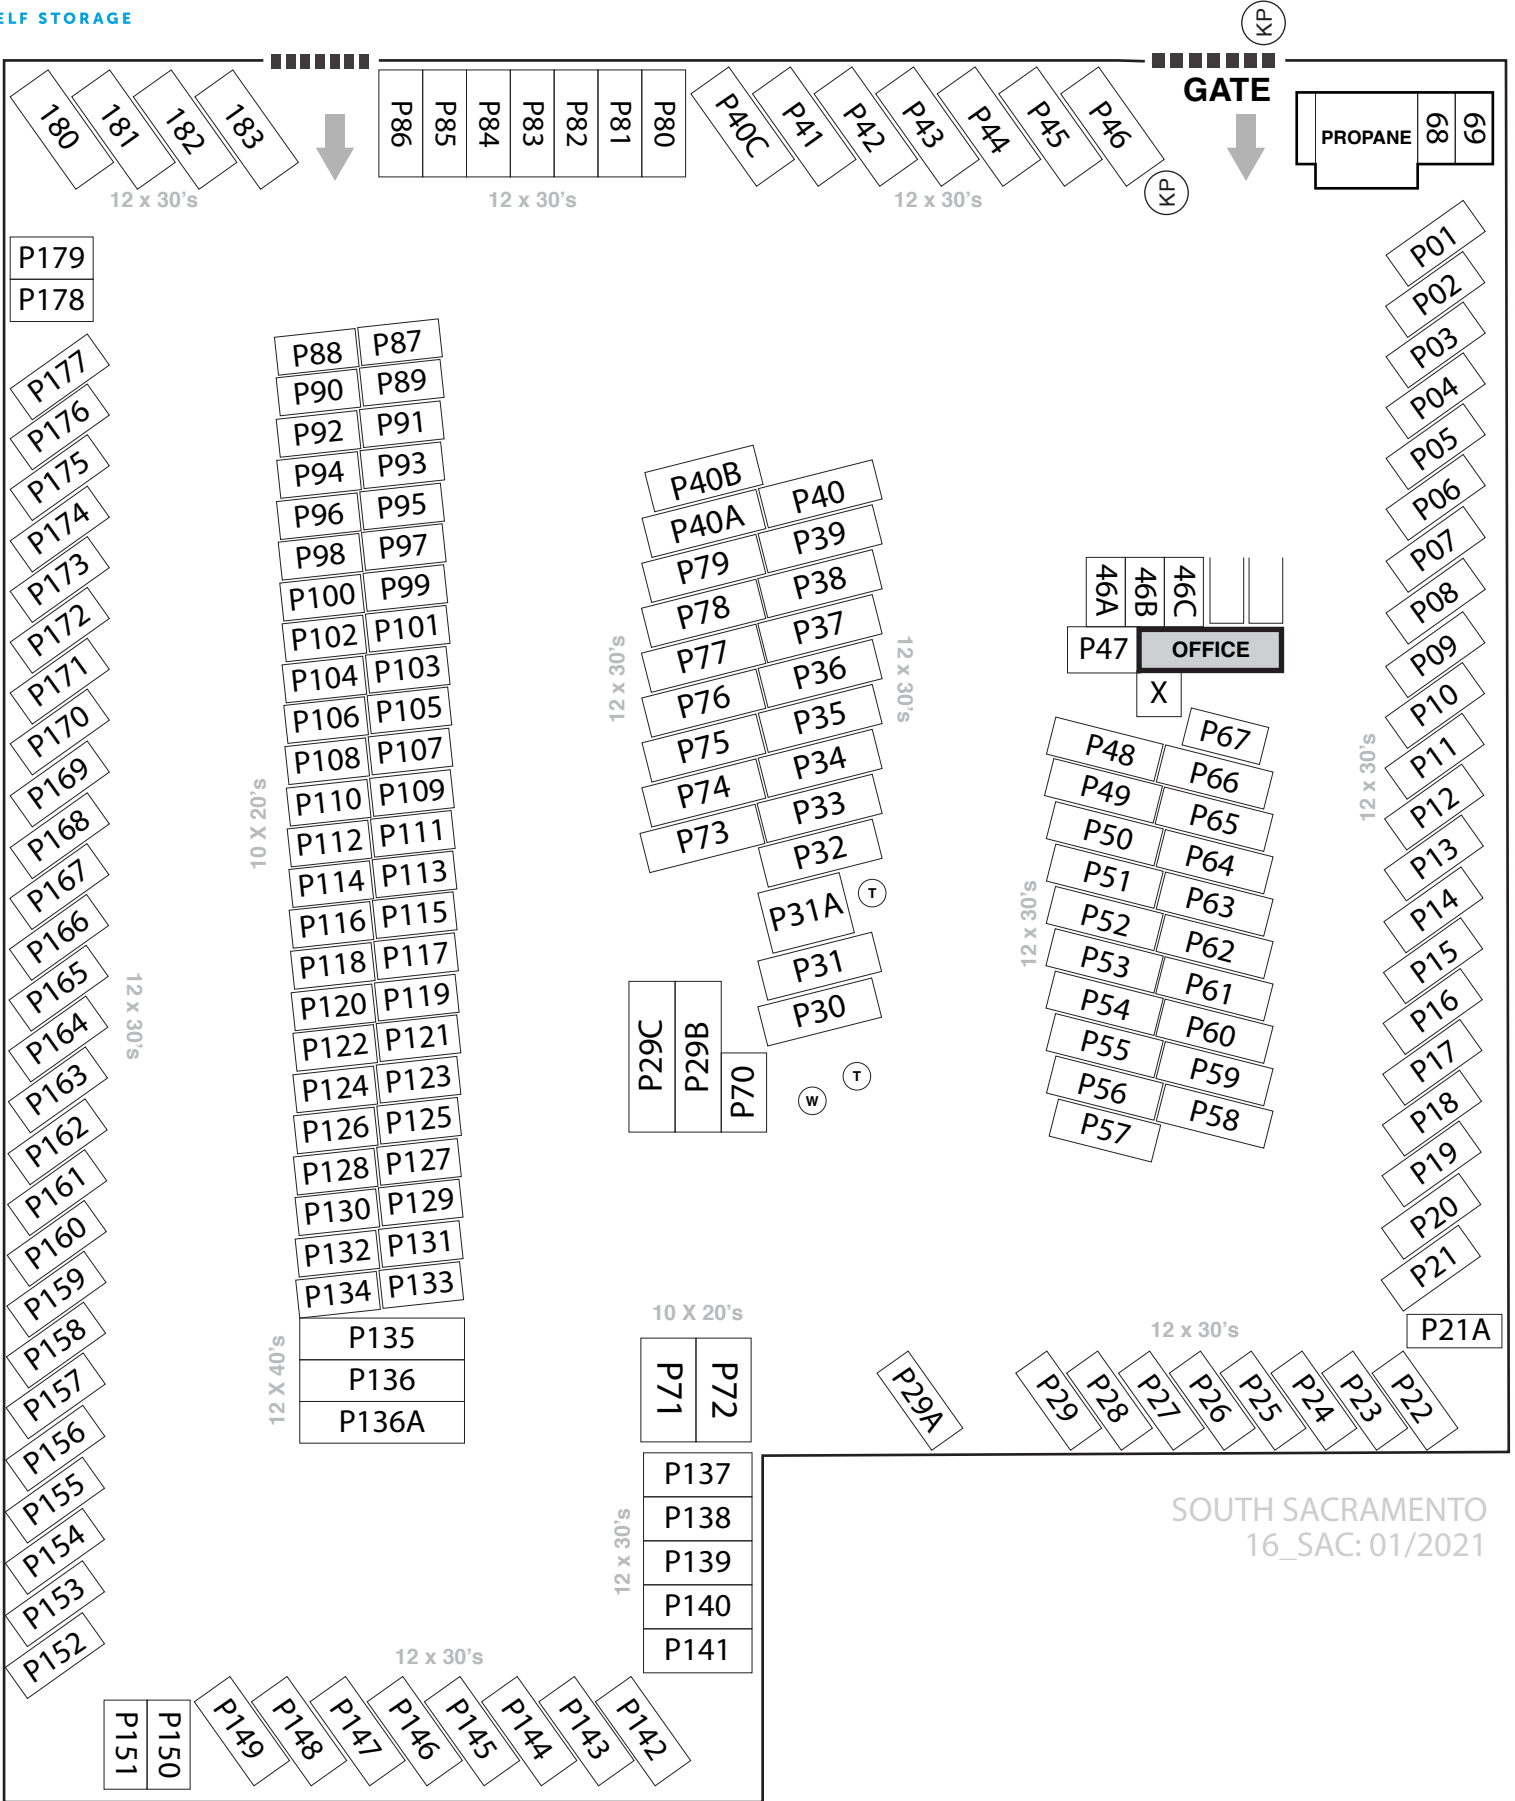

SELF STORAGE

SOUTH SACRAMENTO
16_SAC: 01/2021